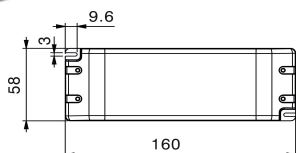

Furniture Power Supplies

12V 75W Power supply for furniture

MLED-12V75W

Specifications

Wattage	75W
Current	6,25A
Output Voltage	12V
Inrush current	<100A AC230V/50Hz
PF (Power Factor)	>0,9
IP Rating	IP20
Input Voltage Range	200-240VAC
Dimensions	160*58*18mm