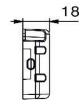

Furniture Power Supplies

24V 60W Power supply for furniture

MLED-24V60W

Specifications

Wattage	60W
Current	2,5A
Output Voltage	24V
Inrush current	<100A AC230V/50Hz
PF (Power Factor)	>0,9
IP Rating	IP20
Input Voltage Range	200-240VAC
Dimensions	160*58*18mm