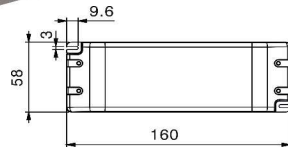

Furniture Power Supplies

24V 60W Power supply for furniture

MLED-24V60W

Specifications

Wattage	60W
Current	2,5A
Output Voltage	24V
Inrush current	<100A AC230V/50Hz
PF (Power Factor)	>0,9
IP Rating	IP20
Input Voltage Range	200-240VAC
Dimensions	160*58*18mm