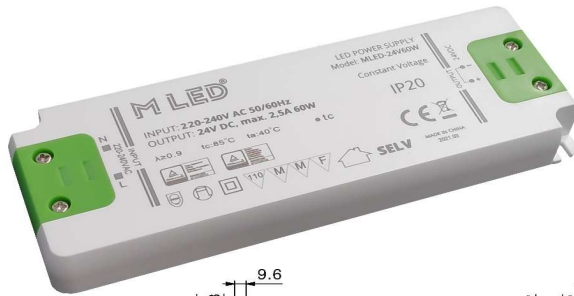

Furniture Power Supplies

24V 60W Power supply for furniture

MLED-24V60W

Specifications

Wattage	60W
Current	2,5A
Output Voltage	24V
Inrush current	<100A AC230V/50Hz
PF (Power Factor)	>0,9
IP Rating	IP20
Input Voltage Range	200-240VAC
Dimensions	160*58*18mm

- Input: 200-240V AC 50/60Hz

- High efficiency & low power consumption

- Short Circuit, Over Current and Over Voltage Protection

- Built in active PFC function

- Over temperature protection

- Auto restart after remove of fault conditions