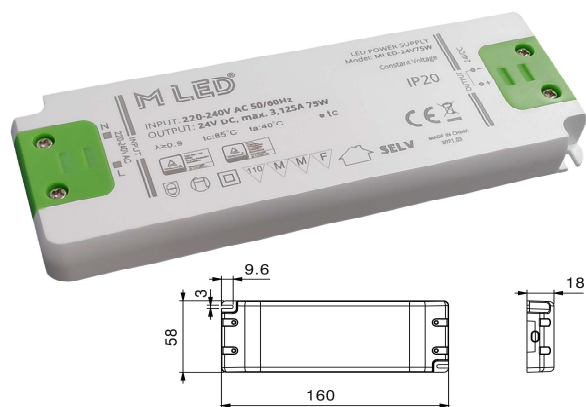

## 24V 75W Power supply for furniture

MLED-24V75W

### Specifications

Wattage	75W
Current	3,125A
Output Voltage	24V
Inrush current	<100A AC230V/50Hz
PF (Power Factor)	>0,9
IP Rating	IP20
Input Voltage Range	200-240VAC
Dimensions	160*58*18mm

- Input: 200-240V AC 50/60Hz