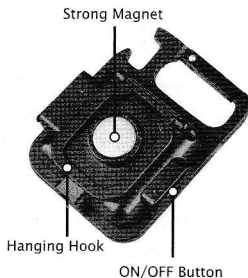

RECHARGEABLE KEYCHAIN LIGHT USER MANUAL

PRODUCT PARAMETERS:

Material: Aluminum

Light Source: 6W COB

Power Supply: 500mAh Rechargeable Battery (included)

Four Light Modes: COB 60% brightness, COB 30% brightness,
COB Strobe, Long press the button to the brightest.

RECHARGEABLE FUNCTION:

A) Designed with USB input, equipped a USB cable allows for quick and convenient charging.

B) Red LED charging; Green LED fully charged.

WARNING:

- DO NOT look directly into the COB light!
- This is not a toy and should not be handled by infants or children!
- Children under 6 years old should not use this product without adult supervision.