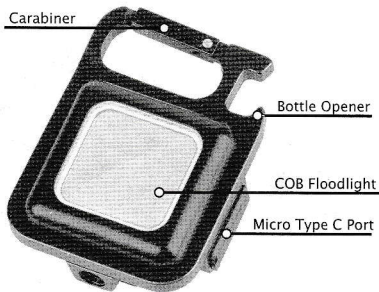

RECHARGEABLE KEYCHAIN LIGHT USER MANUAL

PRODUCT PARAMETERS:

Material: Aluminum

Light Source: 6W COB

Power Supply: 500mAh Rechargeable Battery (included)

Four Light Modes: COB 60% brightness, COB 30% brightness,
COB Strobe, Long press the button to the brightest.

RECHARGEABLE FUNCTION:

A) Designed with USB input, equipped a USB cable allows for quick and convenient charging.

B) Red LED charging; Green LED fully charged.

WARNING:

- DO NOT look directly into the COB light!
- This is not a toy and should not be handled by infants or children!
- Children under 6 years old should not use this product without adult supervision.