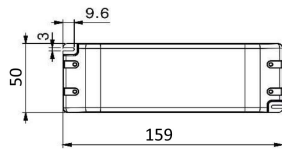

Furniture Power Supplies

12V 30W Power supply for furniture

MLED-12V30W

Specifications

Wattage	30W
Current	2,50A
Output Voltage	12V
Inrush current	<65A AC230V/50Hz
PF (Power Factor)	>0,9
IP Rating	IP20
Input Voltage Range	200-240VAC
Dimensions	159*50*15mm