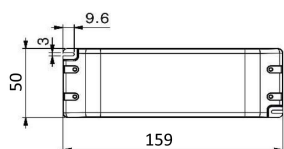

### Specifications

Wattage	30W
Current	1,25A
Output Voltage	24V
Inrush current	<65A AC230V/50Hz
PF (Power Factor)	>0,9
IP Rating	IP20
Input Voltage Range	200-240VAC
Dimensions	159*50*15mm

- Input: 200-240V AC 50/60Hz